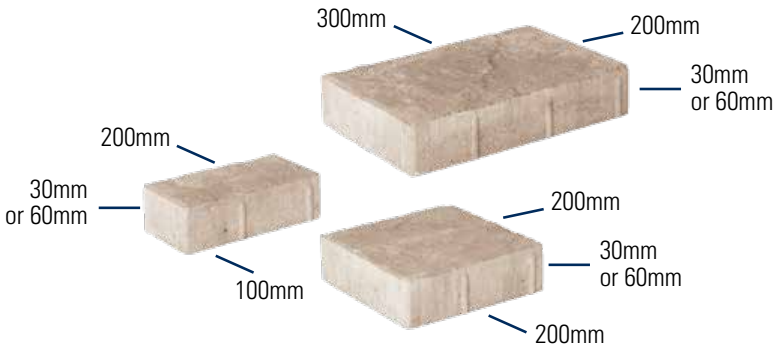

PANORAMA™ DEMI

A HANDSOME 3-PIECE COMBINATION OFFERING GREAT STYLE & FUNCTION

Panorama - Demi in Willow, Random Pattern

2³/₈" , 1³/₁₆"*	THICKNESS
4" x 8" 8" x 8" 8" x 12"*	DIMENSIONS

* English measurements are nominal. Exact dimensions are shown metrically as installed measurements.

Pattern 1

Pattern 2

Pattern 3

SPECS

- Softened edges create the natural look of weathered flagstone - blind spacer bars
- Embossed surface for a slate like appearance
- (80) small rectangle, (80) square, (80) large rectangle per pallet
- Available only as 3 piece collection

- See product chart for English square footage and other information
- See product color run sheet for available colors
- 30mm thickness for overlays of existing pedestrian hard surfaces only

FLAGSTONE  **PAVERS**
QUALITY & STRENGTH INTERLOCKED