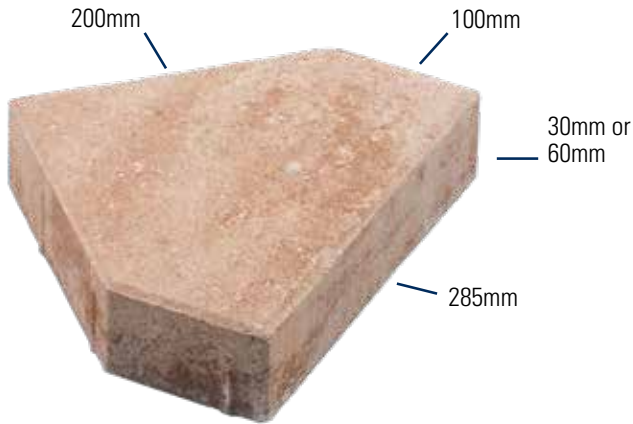

MONUMENT

GREAT ALONE OR COMBINED WITH THE 8x8 COMMONWEALTH

Monument in White / Tan / Charcoal (with Commonwealth inserts)

2³/₈" , 1³/₁₆"*	THICKNESS
11¹/₄" x 8" x 4" *	DIMENSIONS

* English measurements are nominal. Exact dimensions are shown metrically as installed measurements.

SPECS

- Chamfered edges - blind spacer bars
- 30mm thickness for overlays of existing pedestrian hard surfaces only
- 1.90 pieces per square foot
- See product chart for English square footage and other information
- See product color run sheet for available colors