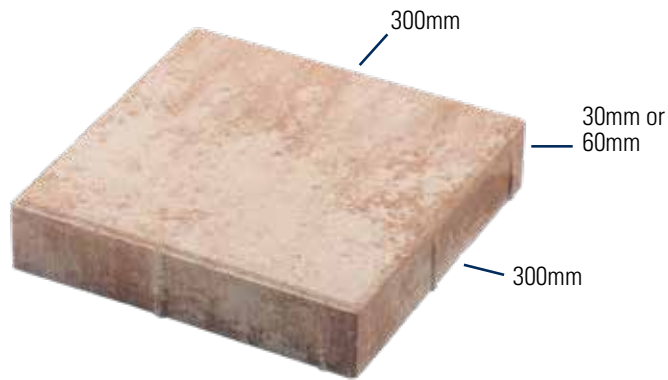

LIBERTY

SQUARE SHAPE EASILY FORMS STACKED AND RUNNER PATTERNS

Liberty in White / Tan / Charcoal, Running Bond Pattern

2³/₈" , 1³/₁₆" *	THICKNESS
12" x 12" *	DIMENSIONS

* English measurements are nominal. Exact dimensions are shown metrically as installed measurements.

45° Running Bond

90° Running Bond

90° Straight Stack

45° Straight Stack

SPECS

- Chamfered edges - blind spacer bars
- 30mm thickness for overlays of existing pedestrian hard surfaces only
- 1.03 pieces per square foot
- See product chart for English square footage and other information
- See product color run sheet for available colors