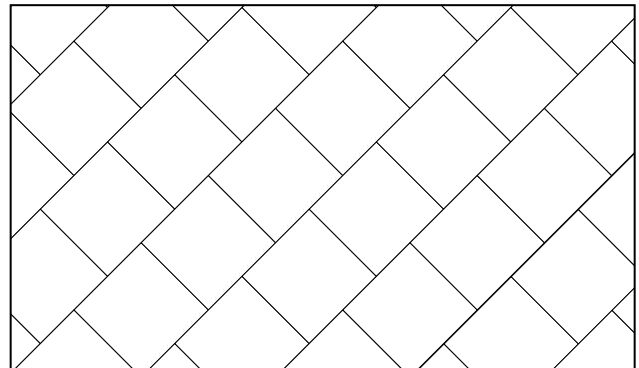

LIBERTY

SQUARE SHAPE EASILY FORMS STACKED AND RUNNER PATTERNS

Liberty in White / Tan / Charcoal, Running Bond Pattern

2³/₈" , 1³/₁₆" *	THICKNESS
12" x 12" *	DIMENSIONS

* English measurements are nominal. Exact dimensions are shown metrically as installed measurements.

45° Running Bond

90° Running Bond

90° Straight Stack

45° Straight Stack

SPECS

- Chamfered edges - blind spacer bars
- 30mm thickness for overlays of existing pedestrian hard surfaces only
- 1.03 pieces per square foot
- See product chart for English square footage and other information
- See product color run sheet for available colors