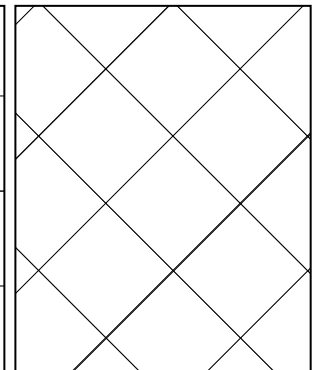

LIBERTY

SQUARE SHAPE EASILY FORMS STACKED AND RUNNER PATTERNS

Liberty in White / Tan / Charcoal, Running Bond Pattern

2³/₈" , 1³/₁₆" *	THICKNESS
12" x 12" *	DIMENSIONS

* English measurements are nominal. Exact dimensions are shown metrically as installed measurements.

45° Running Bond

90° Running Bond

90° Straight Stack

45° Straight Stack

SPECS

- Chamfered edges - blind spacer bars
- 30mm thickness for overlays of existing pedestrian hard surfaces only
- 1.03 pieces per square foot
- See product chart for English square footage and other information
- See product color run sheet for available colors