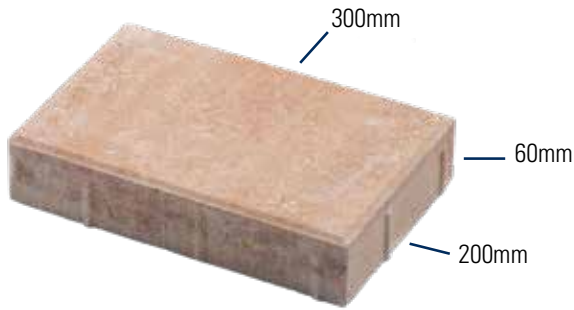

INDEPENDENCE

CONTEMPORARY DESIGN VERSATILITY WITH STUNNING RESULTS

Independence in Cream / Beige / Charcoal, 45° Herringbone Pattern

2³/₈"*	THICKNESS
8" x 12" *	DIMENSIONS

* English measurements are nominal. Exact dimensions are shown metrically as installed measurements.

45° Running Bond

90° Running Bond

90° Herringbone

SPECS

- Chamfered edges - blind spacer bars
- 1.55 pieces per square foot
- See product chart for English square footage and other information
- See product color run sheet for available colors