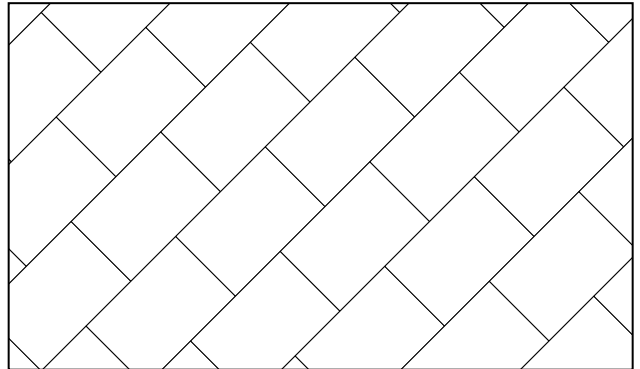

INDEPENDENCE

CONTEMPORARY DESIGN VERSATILITY WITH STUNNING RESULTS

Independence in Cream / Beige / Charcoal, 45° Herringbone Pattern

2³/₈"*	THICKNESS
8" x 12" *	DIMENSIONS

* English measurements are nominal. Exact dimensions are shown metrically as installed measurements.

45° Running Bond

90° Running Bond

90° Herringbone

SPECS

- Chamfered edges - blind spacer bars
- 1.55 pieces per square foot
- See product chart for English square footage and other information
- See product color run sheet for available colors