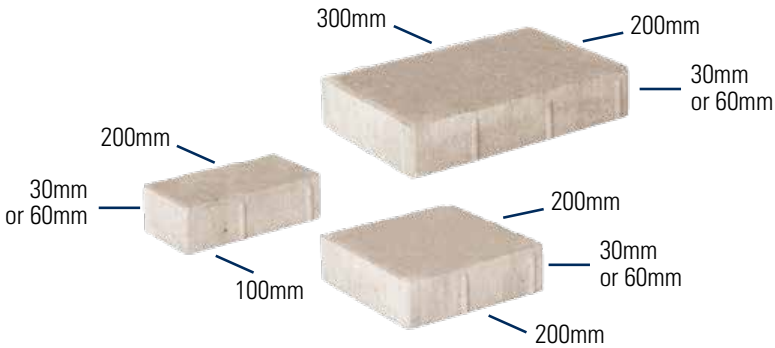

CITYSTONE™ DEMI

A HANDSOME 3-PIECE COMBINATION OFFERING GREAT STYLE & FUNCTION

CityStone - Demi in Cream / Beige / Charcoal, Random Pattern

2³/₈" , 1³/₁₆"*	THICKNESS
4" x 8" 8" x 8" 8" x 12"*	DIMENSIONS

* English measurements are nominal. Exact dimensions are shown metrically as installed measurements.

Pattern 1

Pattern 2

Pattern 3

SPECS

- Chamfered edges - blind spacer bars
- Smooth surface
- (80) small rectangle, (80) square, (80) large rectangle per pallet
- Available only as 3 piece collection

- See product chart for English square footage and other information
- See product color run sheet for available colors
- 30mm thickness for overlays of existing pedestrian hard surfaces only