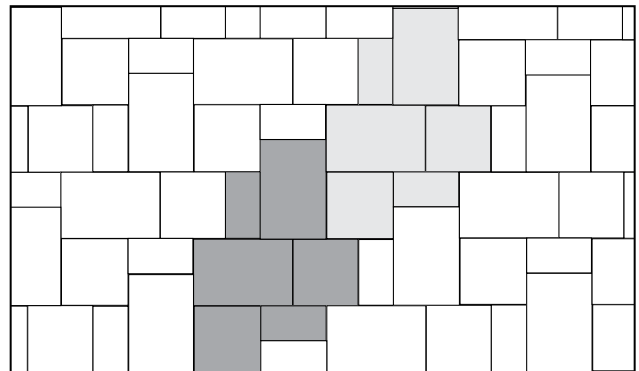

CITYSTONE™ DEMI

A HANDSOME 3-PIECE COMBINATION OFFERING GREAT STYLE & FUNCTION

CityStone - Demi in Cream / Beige / Charcoal, Random Pattern

2³/₈" , 1³/₁₆"*	THICKNESS
4" x 8" 8" x 8" 8" x 12"*	DIMENSIONS

* English measurements are nominal. Exact dimensions are shown metrically as installed measurements.

Pattern 1

Pattern 2

Pattern 3

SPECS

- Chamfered edges - blind spacer bars
- Smooth surface
- (80) small rectangle, (80) square, (80) large rectangle per pallet
- Available only as 3 piece collection

- See product chart for English square footage and other information
- See product color run sheet for available colors
- 30mm thickness for overlays of existing pedestrian hard surfaces only