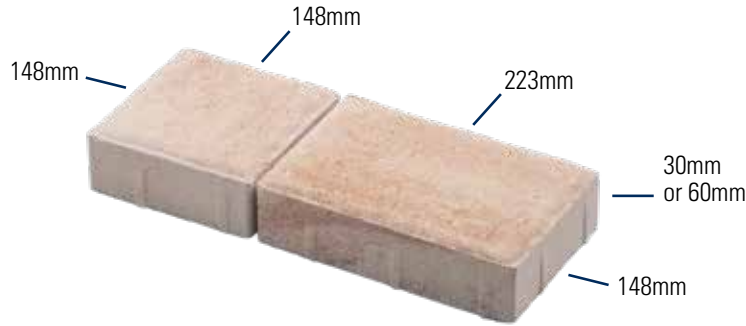

UNION

SURFACE PROFILE THAT IS EASY ON YOUR FEET AND EYES

Union in Cream / Beige / Charcoal, T-Pattern

2³/₈" , 1³/₁₆"*	THICKNESS
6" x 6" 6" x 9" *	DIMENSIONS

* English measurements are nominal. Exact dimensions are shown metrically as installed measurements.

Running Bond

T-Pattern

Random

SPECS

- Uneven chamfered edges - blind spacer bars
- Meets ASTM specification C-936. 60mm only
- Square footage by shape, square 25%, rectangle 75%
- (120) square, (240) rectangle per cube
- Available only as a 2-piece collection

- See product chart for English square footage and other information
- See product color run sheet for available colors
- 30mm thickness for overlays of existing pedestrian hard surfaces only

FLAGSTONE  **PAVERS**
QUALITY & STRENGTH INTERLOCKED