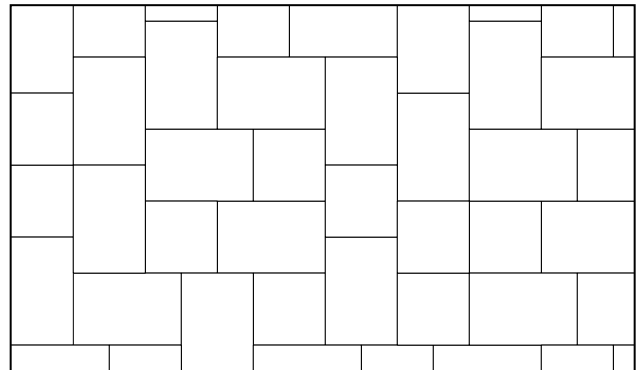

UNION

SURFACE PROFILE THAT IS EASY ON YOUR FEET AND EYES

Union in Cream / Beige / Charcoal, T-Pattern

2³/₈" , 1³/₁₆"*	THICKNESS
6" x 6" 6" x 9" *	DIMENSIONS

* English measurements are nominal. Exact dimensions are shown metrically as installed measurements.

Running Bond

T-Pattern

Random

SPECS

- Uneven chamfered edges - blind spacer bars
- Square footage by shape, square 25%, rectangle 75%
- (120) square, (240) rectangle per cube
- Available only as a 2-piece collection
- Check Website for product warranty