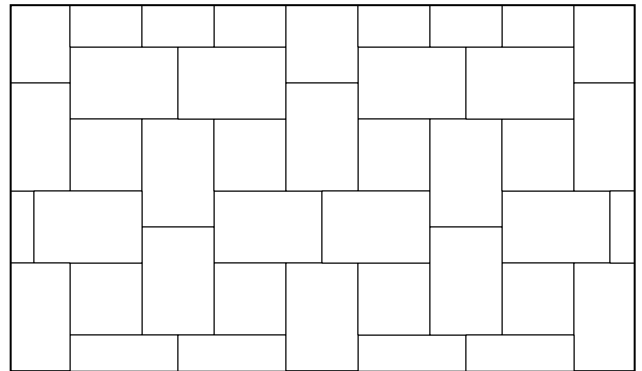

UNION

SURFACE PROFILE THAT IS EASY ON YOUR FEET AND EYES

Union in Cream / Beige / Charcoal, T-Pattern

2³/₈" , 1³/₁₆"*	THICKNESS
6" x 6" 6" x 9" *	DIMENSIONS

* English measurements are nominal. Exact dimensions are shown metrically as installed measurements.

Running Bond

T-Pattern

Random

SPECS

- Uneven chamfered edges - blind spacer bars
- Meets ASTM specification C-936. 60mm only
- Square footage by shape, square 25%, rectangle 75%
- (120) square, (240) rectangle per cube
- Available only as a 2-piece collection

- See product chart for English square footage and other information
- See product color run sheet for available colors
- 30mm thickness for overlays of existing pedestrian hard surfaces only

FLAGSTONE  **PAVERS**
QUALITY & STRENGTH INTERLOCKED