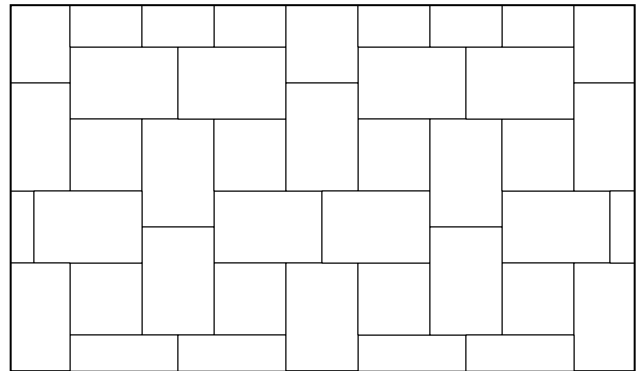

UNION

SURFACE PROFILE THAT IS EASY ON YOUR FEET AND EYES

Union in Cream / Beige / Charcoal, T-Pattern

2³/₈" , 1³/₁₆"*	THICKNESS
6" x 6" 6" x 9" *	DIMENSIONS

* English measurements are nominal. Exact dimensions are shown metrically as installed measurements.

Running Bond

T-Pattern

Random

SPECS

- Uneven chamfered edges - blind spacer bars
- Square footage by shape, square 25%, rectangle 75%
- (120) square, (240) rectangle per cube
- Available only as a 2-piece collection
- Check Website for product warranty

- See product chart for English square footage and other information
- See product color run sheet for available colors
- 30mm thickness for overlays of existing pedestrian hard surfaces only

FLAGSTONE  **PAVERS**
QUALITY & STRENGTH INTERLOCKED