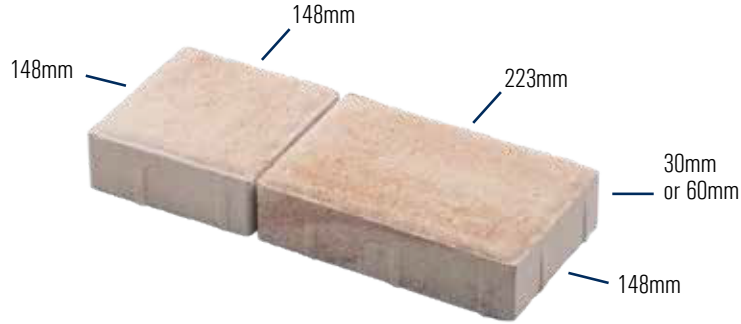

UNION

SURFACE PROFILE THAT IS EASY ON YOUR FEET AND EYES

Union in Cream / Beige / Charcoal, T-Pattern

2³/₈" , 1³/₁₆"*	THICKNESS
6" x 6" 6" x 9" *	DIMENSIONS

* English measurements are nominal. Exact dimensions are shown metrically as installed measurements.

Running Bond

T-Pattern

Random

SPECS

- Uneven chamfered edges - blind spacer bars
- Square footage by shape, square 25%, rectangle 75%
- (120) square, (240) rectangle per cube
- Available only as a 2-piece collection
- Check Website for product warranty

- See product chart for English square footage and other information
- See product color run sheet for available colors
- 30mm thickness for overlays of existing pedestrian hard surfaces only

FLAGSTONE  **PAVERS**
QUALITY & STRENGTH INTERLOCKED