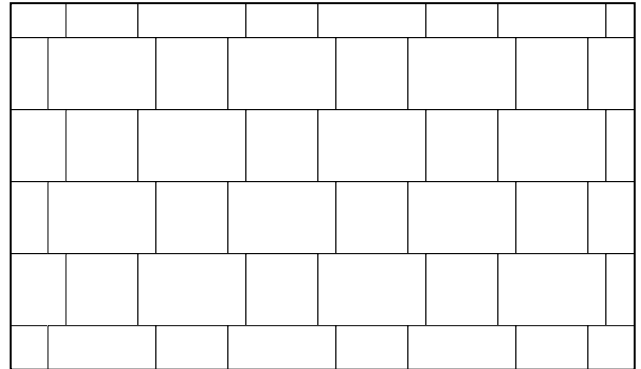

UNION

SURFACE PROFILE THAT IS EASY ON YOUR FEET AND EYES

Union in Cream / Beige / Charcoal, T-Pattern

2³/₈" , 1³/₁₆"*	THICKNESS
6" x 6" 6" x 9" *	DIMENSIONS

* English measurements are nominal. Exact dimensions are shown metrically as installed measurements.

Running Bond

T-Pattern

Random

SPECS

- Uneven chamfered edges - blind spacer bars
- Square footage by shape, square 25%, rectangle 75%
- (120) square, (240) rectangle per cube
- Available only as a 2-piece collection
- Check Website for product warranty

- See product chart for English square footage and other information
- See product color run sheet for available colors
- 30mm thickness for overlays of existing pedestrian hard surfaces only

FLAGSTONE  **PAVERS**
QUALITY & STRENGTH INTERLOCKED