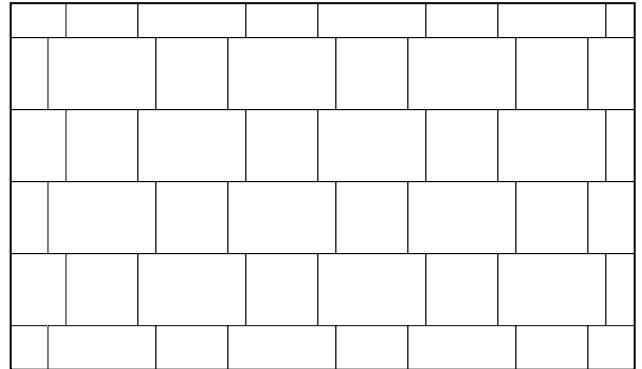

UNION

SURFACE PROFILE THAT IS EASY ON YOUR FEET AND EYES

Union in Cream / Beige / Charcoal, T-Pattern

2³/₈" , 1³/₁₆"*	THICKNESS
6" x 6" 6" x 9" *	DIMENSIONS

* English measurements are nominal. Exact dimensions are shown metrically as installed measurements.

Running Bond

T-Pattern

Random

SPECS

- Uneven chamfered edges - blind spacer bars
- Meets ASTM specification C-936. 60mm only
- Square footage by shape, square 25%, rectangle 75%
- (120) square, (240) rectangle per cube
- Available only as a 2-piece collection

- See product chart for English square footage and other information
- See product color run sheet for available colors
- 30mm thickness for overlays of existing pedestrian hard surfaces only

FLAGSTONE  **PAVERS**
QUALITY & STRENGTH INTERLOCKED