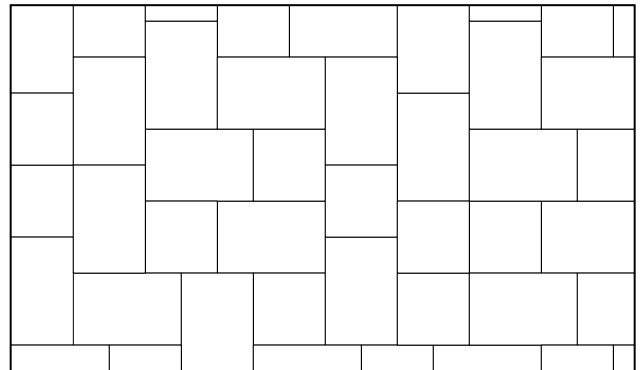

UNION

SURFACE PROFILE THAT IS EASY ON YOUR FEET AND EYES

Union in Cream / Beige / Charcoal, T-Pattern

2³/₈" , 1³/₁₆"*	THICKNESS
6" x 6" 6" x 9" *	DIMENSIONS

* English measurements are nominal. Exact dimensions are shown metrically as installed measurements.

Running Bond

T-Pattern

Random

SPECS

- Uneven chamfered edges - blind spacer bars
- Meets ASTM specification C-936. 60mm only
- Square footage by shape, square 25%, rectangle 75%
- (120) square, (240) rectangle per cube
- Available only as a 2-piece collection