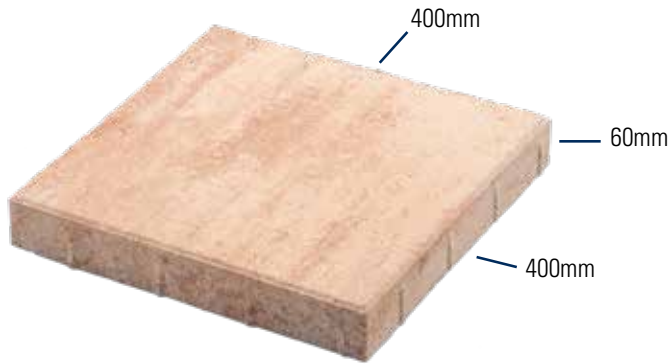

SQUARE SHAPE EASILY FORMS STACKED AND RUNNER PATTERNS

Supreme in Cream / Orange / Pewter, Running Bond Pattern

SUPREME

2 3/8"*	THICKNESS
16" x 16" *	DIMENSIONS

* English measurements are nominal. Exact dimensions are shown metrically as installed measurements.

45° Running Bond

90° Running Bond

90° Straight Stack

45° Straight Stack

SPECS

- Chamfered edges - blind spacer bars
- 0.58 pieces per square foot
- See product chart for English square footage and other information
- See product color run sheet for available colors