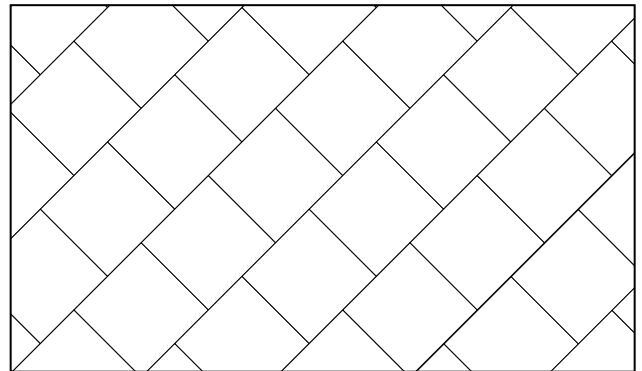

SQUARE SHAPE EASILY FORMS STACKED AND RUNNER PATTERNS

Supreme in Cream / Orange / Pewter, Running Bond Pattern

SUPREME

2 3/8"*	THICKNESS
16" x 16" *	DIMENSIONS

* English measurements are nominal. Exact dimensions are shown metrically as installed measurements.

45° Running Bond

90° Running Bond

90° Straight Stack

45° Straight Stack

SPECS

- Chamfered edges - blind spacer bars
- 0.58 pieces per square foot
- See product chart for English square footage and other information
- See product color run sheet for available colors