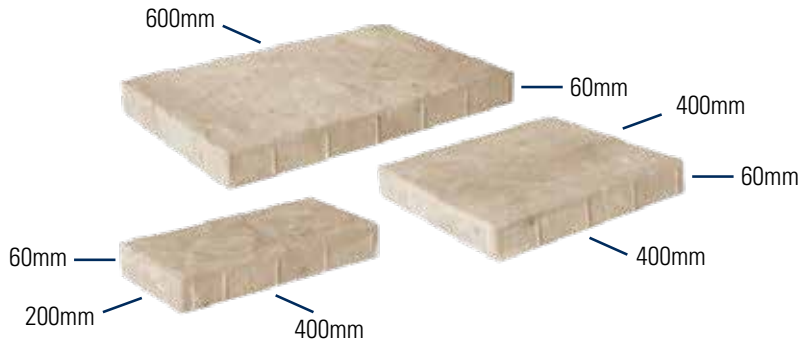

PANORAMA™ SUPRA

A HANDSOME 3-PIECE COMBINATION OFFERING GREAT STYLE & FUNCTION

Panorama - Supra in Willow, Random Pattern

2 3/8"*	THICKNESS
8" x 16" 16" x 16" 16" x 24"*	DIMENSIONS

* English measurements are nominal. Exact dimensions are shown metrically as installed measurements.

Pattern 1

Pattern 2

Pattern 3

SPECS

- Softened edges create the natural look of weathered flagstone - blind spacer bars
- Embossed surface for a slate like appearance
- (20) small rectangle, (20) square, (20) large rectangle per pallet
- Not intended for vehicular use

- See product chart for English square footage and other information
- See product color run sheet for available colors
- Large 3 pattern design
- Contact sales representative for upcharge cost

FLAGSTONE  **PAVERS**
QUALITY & STRENGTH INTERLOCKED