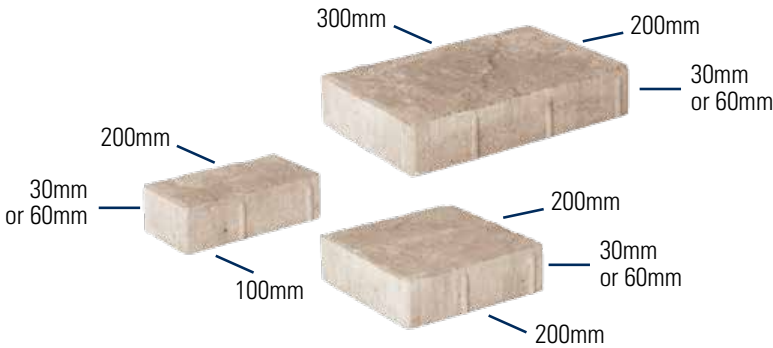

PANORAMA™ DEMI

A HANDSOME 3-PIECE COMBINATION OFFERING GREAT STYLE & FUNCTION

Panorama - Demi in Willow, Random Pattern

2³/₈" , 1³/₁₆"*	THICKNESS
4" x 8" 8" x 8" 8" x 12"*	DIMENSIONS

* English measurements are nominal. Exact dimensions are shown metrically as installed measurements.

Pattern 1

Pattern 2

Pattern 3

SPECS

- Softened edges create the natural look of weathered flagstone - blind spacer bars
- Embossed surface for a slate like appearance
- (80) small rectangle, (80) square, (80) large rectangle per pallet
- Available only as 3 piece collection

- See product chart for English square footage and other information
- See product color run sheet for available colors
- 30mm thickness for overlays of existing pedestrian hard surfaces only

FLAGSTONE  **PAVERS**[®]
QUALITY & STRENGTH INTERLOCKED