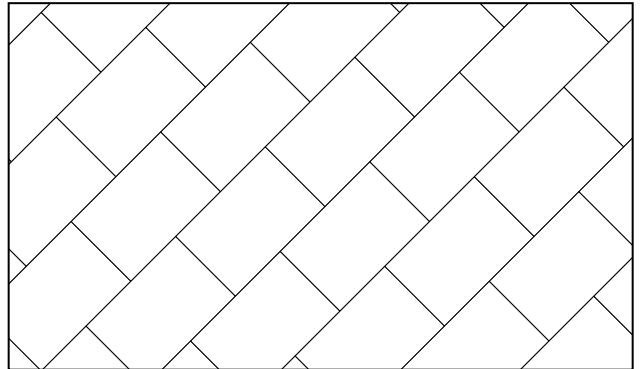

OLD GLORY

CONTEMPORARY DESIGN VERSATILITY WITH STUNNING RESULTS

Old Glory in Cream / Beige / Charcoal, Running Bond Pattern

	2 ³ / ₈ "*	THICKNESS
	12" x 18" *	DIMENSIONS

* English measurements are nominal. Exact dimensions are shown metrically as installed measurements.

45° Running Bond

90° Running Bond

90° Herringbone

SPECS

- Chamfered edges - blind spacer bars
- 0.69 pieces per square foot
- See product chart for English square footage and other information
- See product color run sheet for available colors