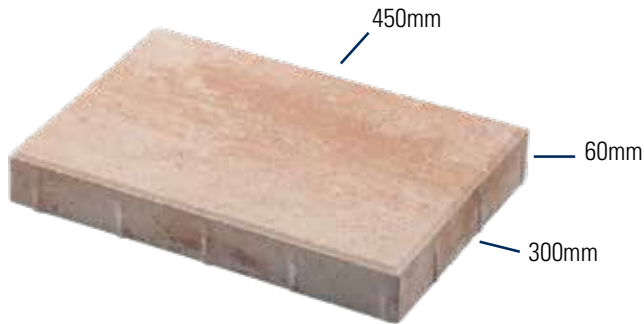

OLD GLORY

CONTEMPORARY DESIGN VERSATILITY WITH STUNNING RESULTS

Old Glory in Cream / Beige / Charcoal, Running Bond Pattern

	2 ³ / ₈ "*	THICKNESS
	12" x 18" *	DIMENSIONS

* English measurements are nominal. Exact dimensions are shown metrically as installed measurements.

45° Running Bond

90° Running Bond

90° Herringbone

SPECS

- Chamfered edges - blind spacer bars
- 0.69 pieces per square foot
- See product chart for English square footage and other information
- See product color run sheet for available colors