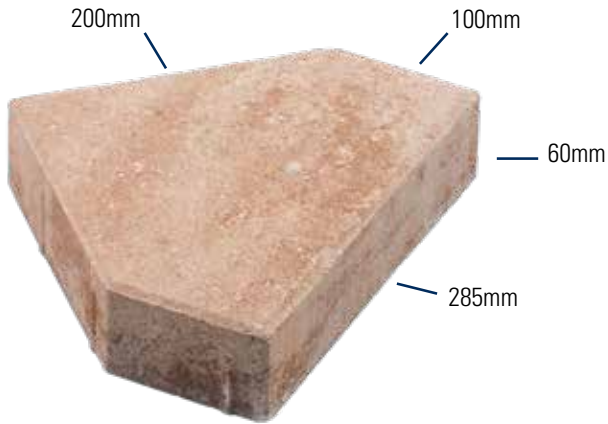

MONUMENT

GREAT ALONE OR COMBINED WITH THE 8x8 COMMONWEALTH

Monument in White / Tan / Charcoal (with Commonwealth inserts)

2³/₈" *	THICKNESS
11¹/₄" x 8" x 4" *	DIMENSIONS

* English measurements are nominal. Exact dimensions are shown metrically as installed measurements.

SPECS

- Chamfered edges - blind spacer bars
- 1.90 pieces per square foot
- See product chart for English square footage and other information
- See product color run sheet for available colors

FLAGSTONE  **PAVERS**[®]
 QUALITY & STRENGTH INTERLOCKED