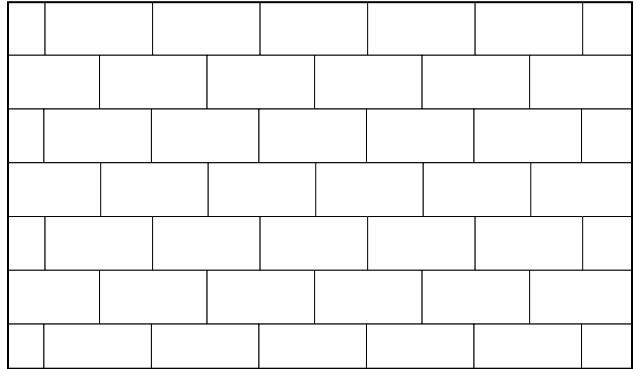

FREEDOM

A SIMPLE SHAPE OFFERING A VARIETY OF PATTERN OPTIONS

Freedom in Red / Charcoal, running bond pattern

$3\frac{1}{8}"$, $2\frac{3}{8}"$, $1\frac{3}{16}"$ *	THICKNESS
$4" \times 8"$ *	DIMENSIONS

* English measurements are nominal. Exact dimensions are shown metrically as installed measurements.

Running Bond

Herringbone

Basket Weave

SPECS

- Chamfered edges. Blind spacer bars
- 30mm thickness for overlays of existing pedestrian hard surfaces only
- 4.65 pieces per square foot
- See product chart for English square footage and other information
- See product color run sheet for available colors
- Check Website for product warranty