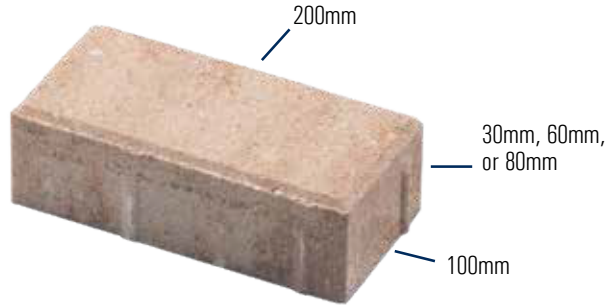

FREEDOM

A SIMPLE SHAPE OFFERING A VARIETY OF PATTERN OPTIONS

Freedom in Red / Charcoal, running bond pattern

$3\frac{1}{8}"$, $2\frac{3}{8}"$, $1\frac{3}{16}"$ *	THICKNESS
$4" \times 8"$ *	DIMENSIONS

* English measurements are nominal. Exact dimensions are shown metrically as installed measurements.

Running Bond

Herringbone

Basket Weave

SPECS

- Chamfered edges. Blind spacer bars
- 30mm thickness for overlays of existing pedestrian hard surfaces only
- 4.65 pieces per square foot
- See product chart for English square footage and other information
- See product color run sheet for available colors
- Check Website for product warranty