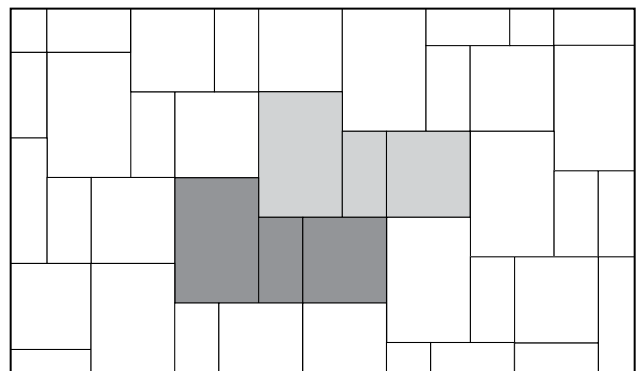

Pattern 3

SPECS

- Chamfered edges - blind spacer bars
- Smooth surface
- (80) small rectangle, (80) square, (80) large rectangle per pallet
- Available only as 3 piece collection

- See product chart for English square footage and other information
- See product color run sheet for available colors
- 30mm thickness for overlays of existing pedestrian hard surfaces only

FLAGSTONE **PAVERS**®
QUALITY & STRENGTH INTERLOCKED

9070 Old Cobb Road
Brooksville, FL 34601
Phone: 352-799-7933
orders@flagstonepavers.com
www.flagstonepavers.com