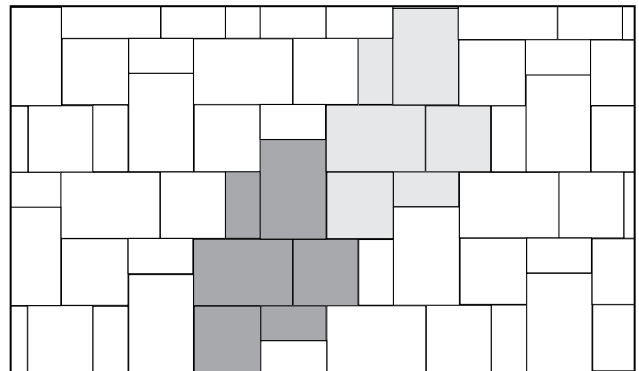

CITYSTONE™ DEMI

A HANDSOME 3-PIECE COMBINATION OFFERING GREAT STYLE & FUNCTION

2³/₈" , 1³/₁₆"*	THICKNESS
4" x 8" | 8" x 8" | 8" x 12"*	DIMENSIONS

* English measurements are nominal. Exact dimensions are shown metrically as installed measurements.

Pattern 2

SPECS

- Chamfered edges - blind spacer bars
- Smooth surface
- (80) small rectangle, (80) square, (80) large rectangle per pallet
- Available only as 3 piece collection

- See product chart for English square footage and other information
- See product color run sheet for available colors
- 30mm thickness for overlays of existing pedestrian hard surfaces only

FLAGSTONE **PAVERS**®
QUALITY & STRENGTH INTERLOCKED

9070 Old Cobb Road
Brooksville, FL 34601
Phone: 352-799-7933
orders@flagstonepavers.com
www.flagstonepavers.com