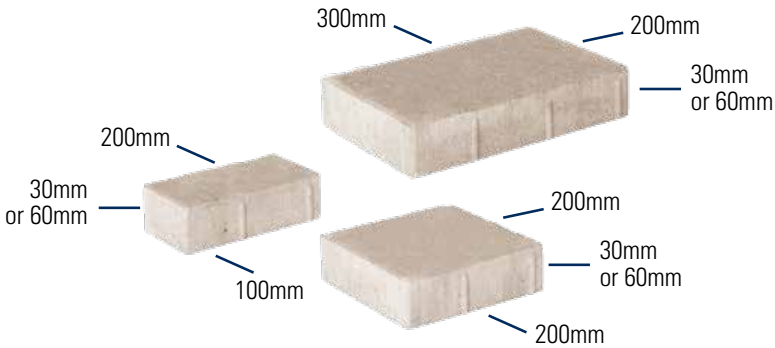

## A HANDSOME 3-PIECE COMBINATION OFFERING GREAT STYLE & FUNCTION

CityStone - Demi in Cream / Beige / Charcoal, Random Pattern

<b>2<sup>3</sup>/<sub>8</sub>" , 1<sup>3</sup>/<sub>16</sub>"*</b>	<b>THICKNESS</b>
<b>4" x 8"   8" x 8"   8" x 12"*</b>	<b>DIMENSIONS</b>

\* English measurements are nominal. Exact dimensions are shown metrically as installed measurements.

**Pattern 1**

**Pattern 2**

**Pattern 3**

### SPECS

- Chamfered edges - blind spacer bars
- Smooth surface
- (80) small rectangle, (80) square, (80) large rectangle per pallet
- Available only as 3 piece collection

- See product chart for English square footage and other information
- See product color run sheet for available colors
- 30mm thickness for overlays of existing pedestrian hard surfaces only